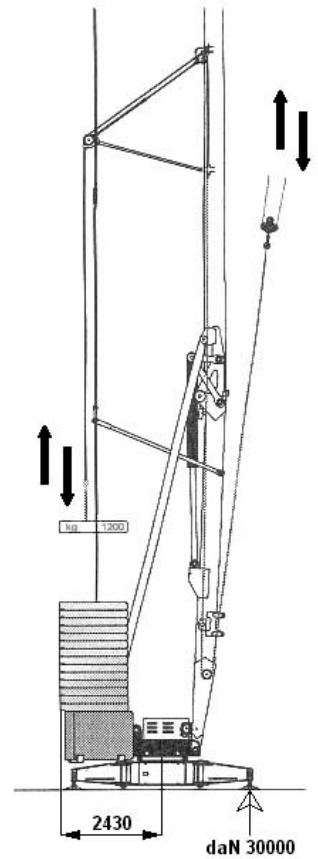

VANSON VC 36

VANSON CRANES LIMITED

Honey Pot Lane, Colsterworth, Grantham, Lincolnshire. NG33 5LY.
Telephone: +44 (0) 1476 861011 Fax: +44 (0) 1476 861014
E-mail: sales@vansoncranes.com Website: www.vansoncranes.com