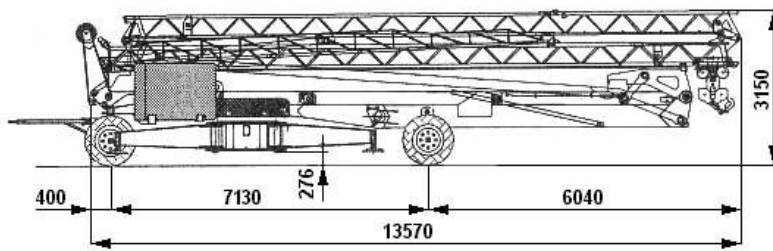

VANSON VC 36

VANSON CRANES LIMITED

Honey Pot Lane, Colsterworth, Grantham, Lincolnshire. NG33 5LY.
Telephone: +44 (0) 1476 861011 Fax: +44 (0) 1476 861014
E-mail: sales@vansoncranes.com Website: www.vansoncranes.com