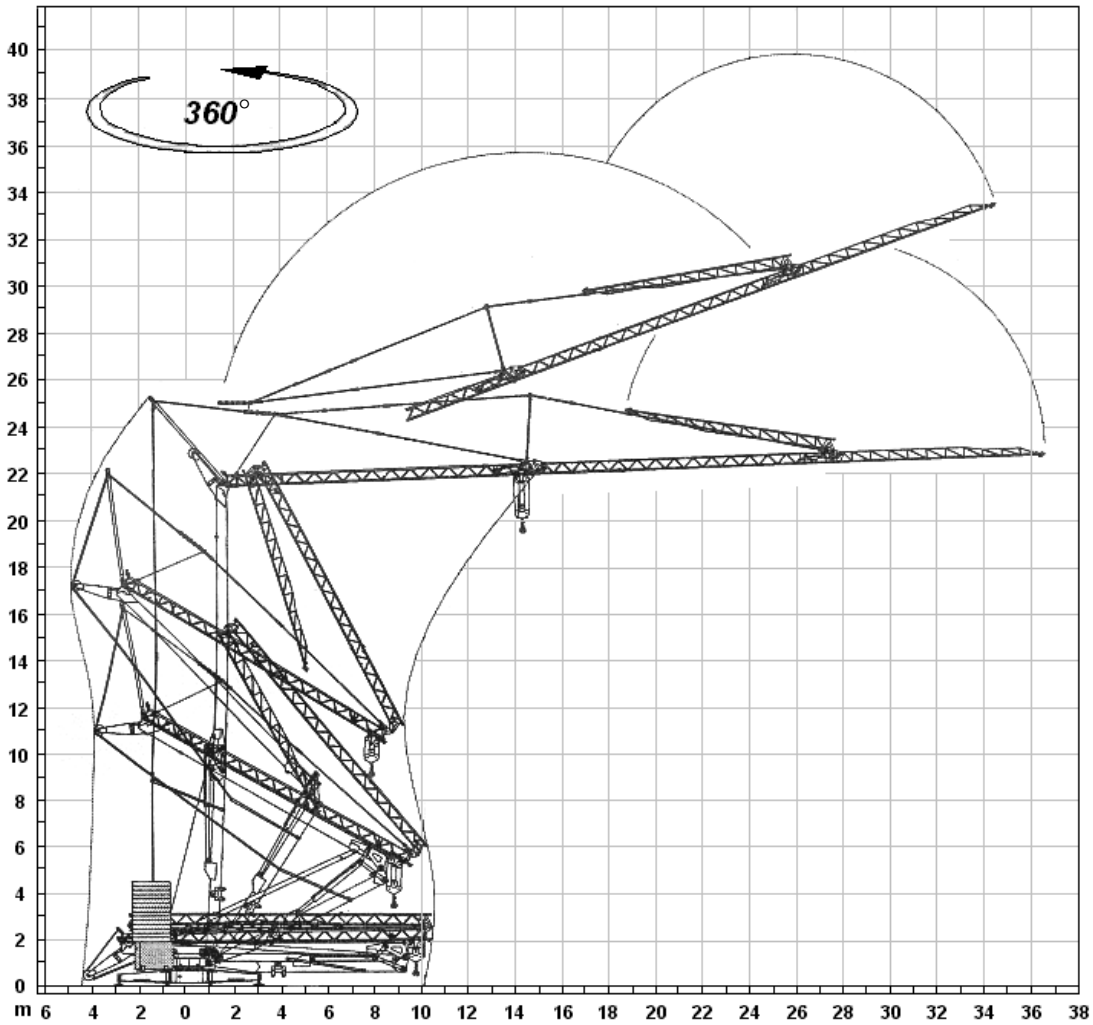

VANSON VC 36

VANSON CRANES LIMITED

Honey Pot Lane, Colsterworth, Grantham, Lincolnshire. NG33 5LY.
Telephone: +44 (0) 1476 861011 Fax: +44 (0) 1476 861014
E-mail: sales@vansoncranes.com Website: www.vansoncranes.com