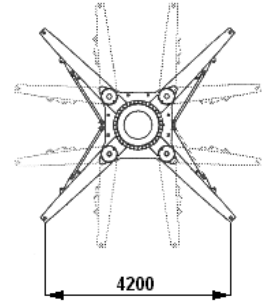

VANSON VC 36

VANSON CRANES LIMITED

Honey Pot Lane, Colsterworth, Grantham, Lincolnshire. NG33 5LY.
Telephone: +44 (0) 1476 861011 Fax: +44 (0) 1476 861014
E-mail: sales@vansoncranes.com Website: www.vansoncranes.com